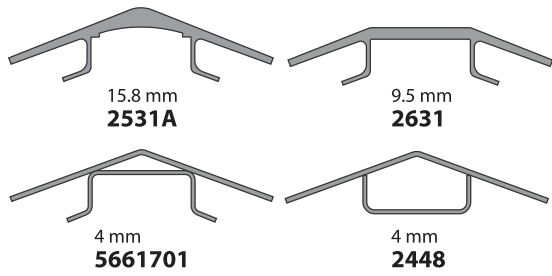

LP90 OR LP94 SUB-DECK & SLATS

185.4 mm SLATS WITH 1207 SEAL

Single Seal

Double Seal

STEEL INLAY FOR 2052

Single Seal

Double Seal

STEEL V-FLOOR® SYSTEM COMPONENTS STATIONARY APPLICATIONS

97 mm SLAT WITH 1207 & 1300 SEAL

97 mm SLAT WITH 1207 OR 1212 SEAL

Single Seal

Double Seal

97 mm SLAT WITH 1207 & 1205 SEAL

92.7 mm SLAT WITH 1207 OR 1205 SEAL

Single Seal

92.7 mm SLAT WITH 2624 SEAL

97 mm SLAT WITH 1218 SEAL

Double Seal

92.7 mm SLAT

V-9 SYSTEM SLAT OPTIONS 10.5" CENTERS

V-FLOOR® SYSTEM SUB-DECK OPTIONS

V-FLOOR® SYSTEM PAN & BEARING OPTIONS

V-18 SYSTEM SLAT SYSTEM OPTIONS 5.25" CENTERS

V-18 SYSTEM SLAT SUB-DECK