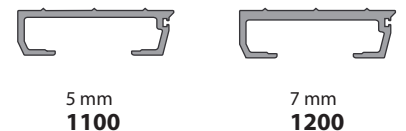

LP90 OR LP94 SUB-DECK & SLATS

185.4 mm SLATS WITH 1207 SEAL

Single Seal

Double Seal

STEEL INLAY FOR 2052

Single Seal

Double Seal

STEEL V-FLOOR® SYSTEM COMPONENTS STATIONARY APPLICATIONS

97 mm SLAT WITH 1207 & 1300 SEAL

97 mm SLAT WITH 1207 OR 1212 SEAL

Single Seal

Double Seal

97 mm SLAT WITH 1207 & 1205 SEAL

92.7 mm SLAT WITH 1207 OR 1205 SEAL

Single Seal

92.7 mm SLAT WITH 2624 SEAL

97 mm SLAT WITH 1218 SEAL

Double Seal

92.7 mm SLAT

V-9 SYSTEM SLAT OPTIONS 10.5" CENTERS

V-FLOOR® SYSTEM SUB-DECK OPTIONS

V-FLOOR® SYSTEM PAN & BEARING OPTIONS

V-18 SYSTEM SLAT SYSTEM OPTIONS 5.25" CENTERS

V-18 SYSTEM SLAT SUB-DECK