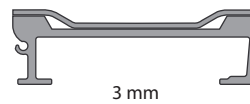

LP90 OR LP94 SUB-DECK & SLATS

185.4 mm SLATS WITH 1207 SEAL

Single Seal

Double Seal

STEEL INLAY FOR 2052

Single Seal

Double Seal

STEEL V-FLOOR® SYSTEM COMPONENTS STATIONARY APPLICATIONS

97 mm SLAT WITH 1207 & 1300 SEAL

97 mm SLAT WITH 1207 OR 1212 SEAL

Single Seal

Double Seal

97 mm SLAT WITH 1207 & 1205 SEAL

92.7 mm SLAT WITH 1207 OR 1205 SEAL

Single Seal

92.7 mm SLAT WITH 2624 SEAL

97 mm SLAT WITH 1218 SEAL

Double Seal

92.7 mm SLAT

V-9 SYSTEM SLAT OPTIONS 10.5" CENTERS

V-FLOOR® SYSTEM SUB-DECK OPTIONS

V-FLOOR® SYSTEM PAN & BEARING OPTIONS

V-18 SYSTEM SLAT SYSTEM OPTIONS 5.25" CENTERS

V-18 SYSTEM SLAT SUB-DECK