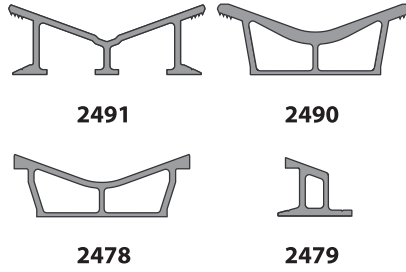

LP90 OR LP94 SUB-DECK & SLATS

185.4 mm SLATS WITH 1207 SEAL

Single Seal

Double Seal

STEEL INLAY FOR 2052

Single Seal

Double Seal

STEEL V-FLOOR® SYSTEM COMPONENTS STATIONARY APPLICATIONS

97 mm SLAT WITH 1207 & 1300 SEAL

97 mm SLAT WITH 1207 OR 1212 SEAL

Single Seal

Double Seal

97 mm SLAT WITH 1207 & 1205 SEAL

92.7 mm SLAT WITH 1207 OR 1205 SEAL

Single Seal

92.7 mm SLAT WITH 2624 SEAL

97 mm SLAT WITH 1218 SEAL

Double Seal

92.7 mm SLAT

V-9 SYSTEM SLAT OPTIONS 10.5" CENTERS

V-FLOOR® SYSTEM SUB-DECK OPTIONS

V-FLOOR® SYSTEM PAN & BEARING OPTIONS

V-18 SYSTEM SLAT SYSTEM OPTIONS 5.25" CENTERS

V-18 SYSTEM SLAT SUB-DECK