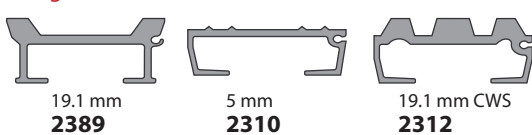

LP90 OR LP94 SUB-DECK & SLATS

185.4 mm SLATS WITH 1207 SEAL

Single Seal

Double Seal

STEEL INLAY FOR 2052

Single Seal

Double Seal

STEEL V-FLOOR® SYSTEM COMPONENTS STATIONARY APPLICATIONS

97 mm SLAT WITH 1207 & 1300 SEAL

97 mm SLAT WITH 1207 OR 1212 SEAL

Single Seal

Double Seal

97 mm SLAT WITH 1207 & 1205 SEAL

92.7 mm SLAT WITH 1207 OR 1205 SEAL

Single Seal

92.7 mm SLAT WITH 2624 SEAL

97 mm SLAT WITH 1218 SEAL

Double Seal

92.7 mm SLAT

V-9 SYSTEM SLAT OPTIONS 10.5" CENTERS

V-FLOOR® SYSTEM SUB-DECK OPTIONS

V-FLOOR® SYSTEM PAN & BEARING OPTIONS

V-18 SYSTEM SLAT SYSTEM OPTIONS 5.25" CENTERS

V-18 SYSTEM SLAT SUB-DECK