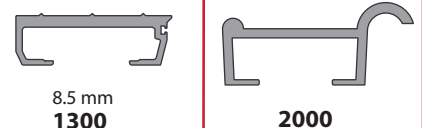

LP90 OR LP94 SUB-DECK & SLATS

185.4 mm SLATS WITH 1207 SEAL

Single Seal

Double Seal

STEEL INLAY FOR 2052

Single Seal

Double Seal

STEEL V-FLOOR® SYSTEM COMPONENTS STATIONARY APPLICATIONS

97 mm SLAT WITH 1207 & 1300 SEAL

97 mm SLAT WITH 1207 OR 1212 SEAL

Single Seal

Double Seal

97 mm SLAT WITH 1207 & 1205 SEAL

92.7 mm SLAT WITH 1207 OR 1205 SEAL

Single Seal

92.7 mm SLAT WITH 2624 SEAL

97 mm SLAT WITH 1218 SEAL

Double Seal

92.7 mm SLAT

V-9 SYSTEM SLAT OPTIONS 10.5" CENTERS

V-FLOOR® SYSTEM SUB-DECK OPTIONS

V-FLOOR® SYSTEM PAN & BEARING OPTIONS

V-18 SYSTEM SLAT SYSTEM OPTIONS 5.25" CENTERS

V-18 SYSTEM SLAT SUB-DECK