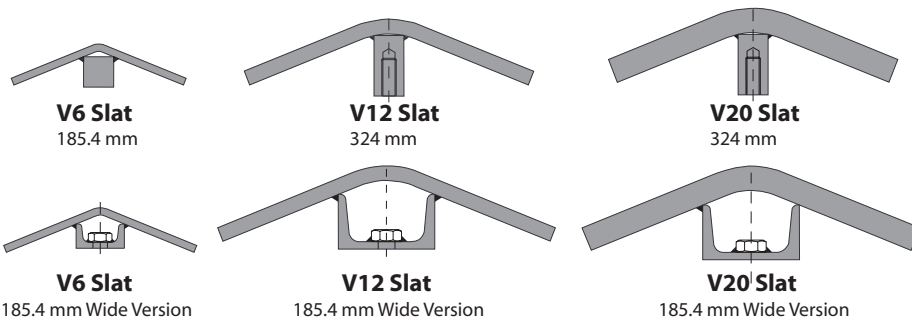

LP90 OR LP94 SUB-DECK & SLATS

185.4 mm SLATS WITH 1207 SEAL

Single Seal

Double Seal

STEEL INLAY FOR 2052

Single Seal

Double Seal

STEEL V-FLOOR® SYSTEM COMPONENTS STATIONARY APPLICATIONS

97 mm SLAT WITH 1207 & 1300 SEAL

97 mm SLAT WITH 1207 OR 1212 SEAL

Single Seal

Double Seal

97 mm SLAT WITH 1207 & 1205 SEAL

92.7 mm SLAT WITH 1207 OR 1205 SEAL

Single Seal

92.7 mm SLAT WITH 2624 SEAL

97 mm SLAT WITH 1218 SEAL

Double Seal

92.7 mm SLAT

V-9 SYSTEM SLAT OPTIONS 10.5" CENTERS

V-FLOOR® SYSTEM SUB-DECK OPTIONS

V-FLOOR® SYSTEM PAN & BEARING OPTIONS

V-18 SYSTEM SLAT SYSTEM OPTIONS 5.25" CENTERS

V-18 SYSTEM SLAT SUB-DECK