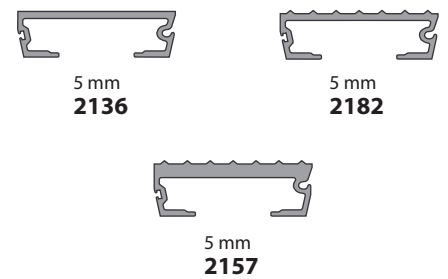

LP90 OR LP94 SUB-DECK & SLATS

185.4 mm SLATS WITH 1207 SEAL

Single Seal

Double Seal

STEEL INLAY FOR 2052

Single Seal

Double Seal

STEEL V-FLOOR® SYSTEM COMPONENTS STATIONARY APPLICATIONS

97 mm SLAT WITH 1207 & 1300 SEAL

97 mm SLAT WITH 1207 OR 1212 SEAL

Single Seal

Double Seal

97 mm SLAT WITH 1207 & 1205 SEAL

92.7 mm SLAT WITH 1207 OR 1205 SEAL

Single Seal

92.7 mm SLAT WITH 2624 SEAL

97 mm SLAT WITH 1218 SEAL

Double Seal

92.7 mm SLAT

V-9 SYSTEM SLAT OPTIONS 10.5" CENTERS

V-FLOOR® SYSTEM SUB-DECK OPTIONS

V-FLOOR® SYSTEM PAN & BEARING OPTIONS

V-18 SYSTEM SLAT SYSTEM OPTIONS 5.25" CENTERS

V-18 SYSTEM SLAT SUB-DECK