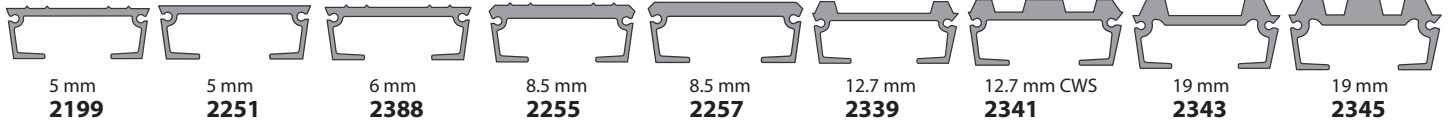

KEITH WALKING FLOOR Europe

FLOORING AND COMPONENTS

97 mm SLATS WITH 1218 SEAL

Single Seal

Double Seal

6" SLATS WITH 1207 SEAL

Single Seal

Double Seal

LP90 OR LP94 SUB-DECK & SLATS

185.4 mm SLATS WITH 1207 SEAL

Single Seal

Double Seal

STEEL INLAY FOR 2052

Single Seal

Double Seal

STEEL V-FLOOR® SYSTEM COMPONENTS STATIONARY APPLICATIONS

97 mm SLAT WITH 1207 & 1300 SEAL

97 mm SLAT WITH 1207 OR 1212 SEAL

Single Seal

Double Seal

97 mm SLAT WITH 1207 & 1205 SEAL

92.7 mm SLAT WITH 1207 OR 1205 SEAL

Single Seal

92.7 mm SLAT WITH 2624 SEAL

97 mm SLAT WITH 1218 SEAL

Double Seal

92.7 mm SLAT

V-9 SYSTEM SLAT OPTIONS 10.5" CENTERS

V-FLOOR® SYSTEM SUB-DECK OPTIONS

V-FLOOR® SYSTEM PAN & BEARING OPTIONS

V-18 SYSTEM SLAT SYSTEM OPTIONS 5.25" CENTERS

V-18 SYSTEM SLAT SUB-DECK