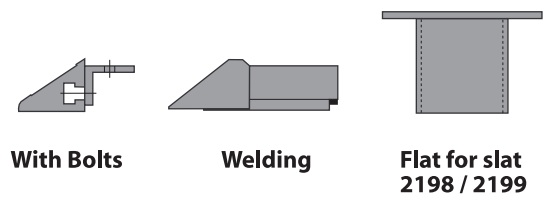

97 mm SLAT WITH 1218 SEAL

Double Seal

92.7 mm SLAT

V-9 SYSTEM SLAT OPTIONS 10.5" CENTERS

V-FLOOR® SYSTEM SUB-DECK OPTIONS

V-FLOOR® SYSTEM PAN & BEARING OPTIONS

V-18 SYSTEM SLAT SYSTEM OPTIONS 5.25" CENTERS

V-18 SYSTEM SLAT SUB-DECK

V-18 SYSTEM SLAT BEARING OPTIONS

BEARINGS

SEALS

PLUGS

KEITH WALKING FLOOR Europe
The Netherlands
 (+31) 342 422007
 (+31) 342 422180 fax
 eurosales@keithwalkingfloor.com

KEITH WALKING FLOOR Europe
España
 (+34) 973 732778
 (+34) 973 730510 fax
 serviciopostventa@keithwalkingfloor.com