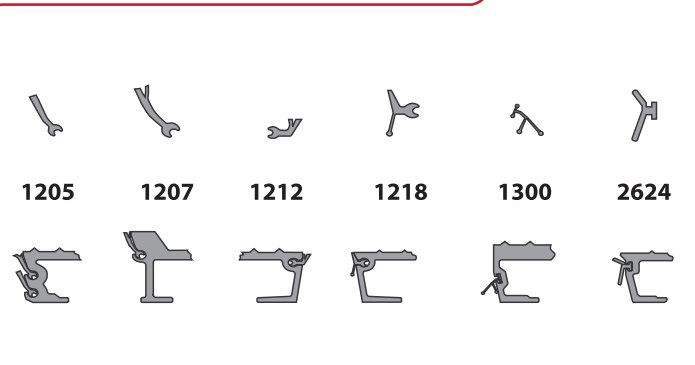

V-9 SYSTEM SLAT OPTIONS 10.5" CENTERS

V-FLOOR® SYSTEM SUB-DECK OPTIONS

V-FLOOR® SYSTEM PAN & BEARING OPTIONS

V-18 SYSTEM SLAT SYSTEM OPTIONS 5.25" CENTERS

V-18 SYSTEM SLAT SUB-DECK

V-18 SYSTEM SLAT BEARING OPTIONS

BEARINGS

SEALS

PLUGS

KEITH WALKING FLOOR Europe
The Netherlands
(+31) 342 422007
(+31) 342 422180 fax
eurosales@keithwalkingfloor.com

KEITH WALKING FLOOR Europe
España
(+34) 973 732778
(+34) 973 730510 fax
serviciopostventa@keithwalkingfloor.com

WALKING FLOOR International México, S.A. de C.V.
(+52)(33) 3616 5079
(+52)(33) 3616 5113 fax
kmc_mexico@keithwalkingfloor.com

KEITH Mfg. Co.
WORLD HEADQUARTERS
(800) 547-6161
(541) 475-3802
(541) 475-2169 fax
sales@keithwalkingfloor.com

WALKING FLOOR International / Canada
(800) 514-6085
(519) 756-9178
(519) 756-0687 fax
canadasales@keithwalkingfloor.com

KEITH WALKING FLOOR Australia Pty Ltd
(+61)(02) 69226888
(+61)(02) 69226111 fax
ausales@keithwalkingfloor.com

www.keithwalkingfloor.com