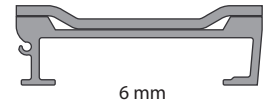

LP90 OR LP94 SUB-DECK & SLATS

185.4 mm SLATS WITH 1207 SEAL

Single Seal

Double Seal

STEEL INLAY FOR 2052

Single Seal

Double Seal

STEEL V-FLOOR® SYSTEM COMPONENTS STATIONARY APPLICATIONS

97 mm SLAT WITH 1207 & 1300 SEAL

97 mm SLAT WITH 1207 OR 1212 SEAL

Single Seal

Double Seal

97 mm SLAT WITH 1207 & 1205 SEAL

92.7 mm SLAT WITH 1207 OR 1205 SEAL

Single Seal

92.7 mm SLAT WITH 2624 SEAL

97 mm SLAT WITH 1218 SEAL

Double Seal

92.7 mm SLAT

V-9 SYSTEM SLAT OPTIONS 10.5" CENTERS

V-FLOOR® SYSTEM SUB-DECK OPTIONS

V-FLOOR® SYSTEM PAN & BEARING OPTIONS

V-18 SYSTEM SLAT SYSTEM OPTIONS 5.25" CENTERS

V-18 SYSTEM SLAT SUB-DECK