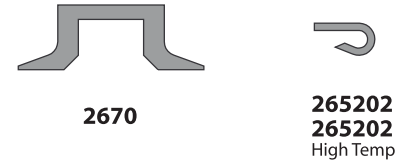

V-18 SYSTEM SLAT BEARING OPTIONS