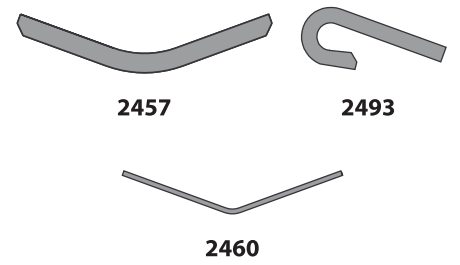

LP90 OR LP94 SUB-DECK & SLATS

185.4 mm SLATS WITH 1207 SEAL

Single Seal

Double Seal

STEEL INLAY FOR 2052

Single Seal

Double Seal

STEEL V-FLOOR® SYSTEM COMPONENTS STATIONARY APPLICATIONS

97 mm SLAT WITH 1207 & 1300 SEAL

97 mm SLAT WITH 1207 OR 1212 SEAL

Single Seal

Double Seal

97 mm SLAT WITH 1207 & 1205 SEAL

92.7 mm SLAT WITH 1207 OR 1205 SEAL

Single Seal

92.7 mm SLAT WITH 2624 SEAL

97 mm SLAT WITH 1218 SEAL

Double Seal

92.7 mm SLAT

V-9 SYSTEM SLAT OPTIONS 10.5" CENTERS

V-FLOOR® SYSTEM SUB-DECK OPTIONS

V-FLOOR® SYSTEM PAN & BEARING OPTIONS

V-18 SYSTEM SLAT SYSTEM OPTIONS 5.25" CENTERS

V-18 SYSTEM SLAT SUB-DECK