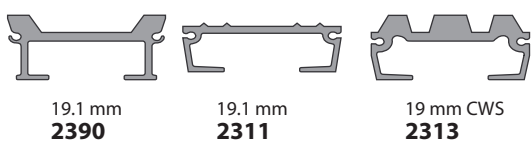

LP90 OR LP94 SUB-DECK & SLATS

185.4 mm SLATS WITH 1207 SEAL

Single Seal

Double Seal

STEEL INLAY FOR 2052

Single Seal

Double Seal

STEEL V-FLOOR® SYSTEM COMPONENTS STATIONARY APPLICATIONS

97 mm SLAT WITH 1207 & 1300 SEAL

97 mm SLAT WITH 1207 OR 1212 SEAL

Single Seal

Double Seal

97 mm SLAT WITH 1207 & 1205 SEAL

92.7 mm SLAT WITH 1207 OR 1205 SEAL

Single Seal

92.7 mm SLAT WITH 2624 SEAL

97 mm SLAT WITH 1218 SEAL

Double Seal

92.7 mm SLAT

V-9 SYSTEM SLAT OPTIONS 10.5" CENTERS

V-FLOOR® SYSTEM SUB-DECK OPTIONS

V-FLOOR® SYSTEM PAN & BEARING OPTIONS

V-18 SYSTEM SLAT SYSTEM OPTIONS 5.25" CENTERS

V-18 SYSTEM SLAT SUB-DECK