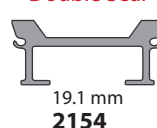

LP90 OR LP94 SUB-DECK & SLATS

185.4 mm SLATS WITH 1207 SEAL

Single Seal

Double Seal

STEEL INLAY FOR 2052

Single Seal

Double Seal

STEEL V-FLOOR® SYSTEM COMPONENTS STATIONARY APPLICATIONS

97 mm SLAT WITH 1207 & 1300 SEAL

97 mm SLAT WITH 1207 OR 1212 SEAL

Single Seal

Double Seal

97 mm SLAT WITH 1207 & 1205 SEAL

92.7 mm SLAT WITH 1207 OR 1205 SEAL

Single Seal

92.7 mm SLAT WITH 2624 SEAL

97 mm SLAT WITH 1218 SEAL

Double Seal

92.7 mm SLAT

V-9 SYSTEM SLAT OPTIONS 10.5" CENTERS

V-FLOOR® SYSTEM SUB-DECK OPTIONS

V-FLOOR® SYSTEM PAN & BEARING OPTIONS

V-18 SYSTEM SLAT SYSTEM OPTIONS 5.25" CENTERS

V-18 SYSTEM SLAT SUB-DECK