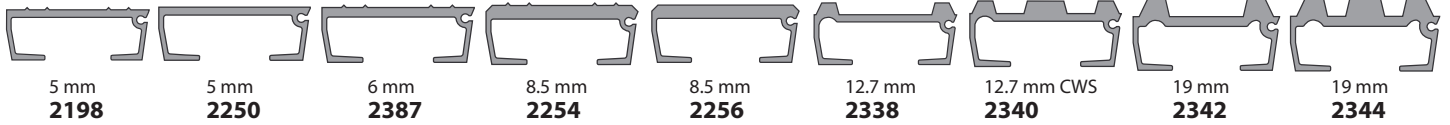

KEITH WALKING FLOOR Europe

FLOORING AND COMPONENTS

97 mm SLATS WITH 1218 SEAL

Single Seal

Double Seal

6" SLATS WITH 1207 SEAL

Single Seal

Double Seal

LP90 OR LP94 SUB-DECK & SLATS

185.4 mm SLATS WITH 1207 SEAL

Single Seal

Double Seal

STEEL INLAY FOR 2052

Single Seal

Double Seal

STEEL V-FLOOR® SYSTEM COMPONENTS STATIONARY APPLICATIONS

97 mm SLAT WITH 1207 & 1300 SEAL

97 mm SLAT WITH 1207 OR 1212 SEAL

Single Seal

Double Seal

97 mm SLAT WITH 1207 & 1205 SEAL

92.7 mm SLAT WITH 1207 OR 1205 SEAL

Single Seal

92.7 mm SLAT WITH 2624 SEAL

97 mm SLAT WITH 1218 SEAL

Double Seal

92.7 mm SLAT

V-9 SYSTEM SLAT OPTIONS 10.5" CENTERS

V-FLOOR® SYSTEM SUB-DECK OPTIONS

V-FLOOR® SYSTEM PAN & BEARING OPTIONS

V-18 SYSTEM SLAT SYSTEM OPTIONS 5.25" CENTERS

V-18 SYSTEM SLAT SUB-DECK