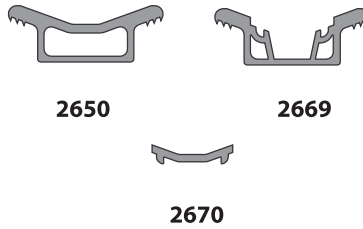

LP90 OR LP94 SUB-DECK & SLATS

185.4 mm SLATS WITH 1207 SEAL

Single Seal

Double Seal

STEEL INLAY FOR 2052

Single Seal

Double Seal

STEEL V-FLOOR® SYSTEM COMPONENTS STATIONARY APPLICATIONS

97 mm SLAT WITH 1207 & 1300 SEAL

97 mm SLAT WITH 1207 OR 1212 SEAL

Single Seal

Double Seal

97 mm SLAT WITH 1207 & 1205 SEAL

92.7 mm SLAT WITH 1207 OR 1205 SEAL

Single Seal

92.7 mm SLAT WITH 2624 SEAL

97 mm SLAT WITH 1218 SEAL

Double Seal

92.7 mm SLAT

V-9 SYSTEM SLAT OPTIONS 10.5" CENTERS

V-FLOOR® SYSTEM SUB-DECK OPTIONS

V-FLOOR® SYSTEM PAN & BEARING OPTIONS

V-18 SYSTEM SLAT SYSTEM OPTIONS 5.25" CENTERS

V-18 SYSTEM SLAT SUB-DECK

V-18 SYSTEM SLAT BEARING OPTIONS

BEARINGS

SEALS

PLUGS

KEITH WALKING FLOOR Europe
The Netherlands
 (+31) 342 422007
 (+31) 342 422180 fax
 eurosales@keithwalkingfloor.com

KEITH WALKING FLOOR Europe
España
 (+34) 973 732778
 (+34) 973 730510 fax
 serviciopostventa@keithwalkingfloor.com