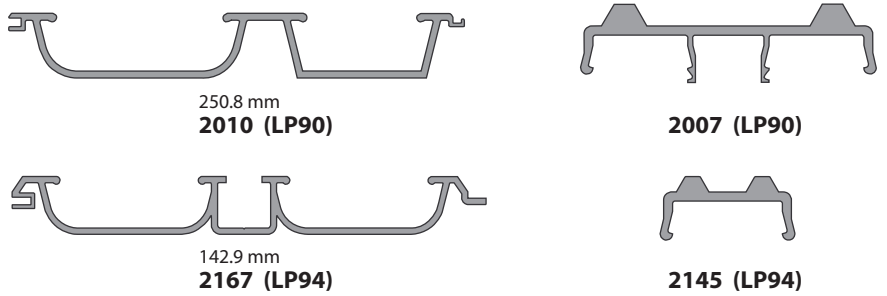

KEITH WALKING FLOOR Europe

FLOORING AND COMPONENTS

97 mm SLATS WITH 1218 SEAL

Single Seal

Double Seal

6" SLATS WITH 1207 SEAL

Single Seal

Double Seal

LP90 OR LP94 SUB-DECK & SLATS

185.4 mm SLATS WITH 1207 SEAL

Single Seal

Double Seal

STEEL INLAY FOR 2052

Single Seal

Double Seal

STEEL V-FLOOR® SYSTEM COMPONENTS STATIONARY APPLICATIONS

97 mm SLAT WITH 1207 & 1300 SEAL

97 mm SLAT WITH 1207 OR 1212 SEAL

Single Seal

Double Seal

97 mm SLAT WITH 1207 & 1205 SEAL

92.7 mm SLAT WITH 1207 OR 1205 SEAL

Single Seal

92.7 mm SLAT WITH 2624 SEAL

97 mm SLAT WITH 1218 SEAL

Double Seal

92.7 mm SLAT

V-9 SYSTEM SLAT OPTIONS 10.5" CENTERS

V-FLOOR® SYSTEM SUB-DECK OPTIONS

V-FLOOR® SYSTEM PAN & BEARING OPTIONS

V-18 SYSTEM SLAT SYSTEM OPTIONS 5.25" CENTERS

V-18 SYSTEM SLAT SUB-DECK