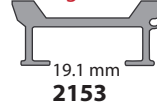

LP90 OR LP94 SUB-DECK & SLATS

185.4 mm SLATS WITH 1207 SEAL

Single Seal

Double Seal

STEEL INLAY FOR 2052

Single Seal

Double Seal

STEEL V-FLOOR® SYSTEM COMPONENTS STATIONARY APPLICATIONS

97 mm SLAT WITH 1207 & 1300 SEAL

97 mm SLAT WITH 1207 OR 1212 SEAL

Single Seal

Double Seal

97 mm SLAT WITH 1207 & 1205 SEAL

92.7 mm SLAT WITH 1207 OR 1205 SEAL

Single Seal

92.7 mm SLAT WITH 2624 SEAL

97 mm SLAT WITH 1218 SEAL

Double Seal

92.7 mm SLAT

V-9 SYSTEM SLAT OPTIONS 10.5" CENTERS

V-FLOOR® SYSTEM SUB-DECK OPTIONS

V-FLOOR® SYSTEM PAN & BEARING OPTIONS

V-18 SYSTEM SLAT SYSTEM OPTIONS 5.25" CENTERS

V-18 SYSTEM SLAT SUB-DECK