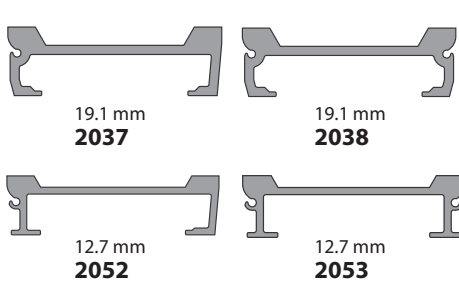

KEITH WALKING FLOOR Europe

FLOORING AND COMPONENTS

97 mm SLATS WITH 1218 SEAL

Single Seal

Double Seal

6" SLATS WITH 1207 SEAL

Single Seal

Double Seal

LP90 OR LP94 SUB-DECK & SLATS

185.4 mm SLATS WITH 1207 SEAL

Single Seal

Double Seal

STEEL INLAY FOR 2052

Single Seal

Double Seal

STEEL V-FLOOR® SYSTEM COMPONENTS STATIONARY APPLICATIONS

97 mm SLAT WITH 1207 & 1300 SEAL

97 mm SLAT WITH 1207 OR 1212 SEAL

Single Seal

Double Seal

97 mm SLAT WITH 1207 & 1205 SEAL

92.7 mm SLAT WITH 1207 OR 1205 SEAL

Single Seal

92.7 mm SLAT WITH 2624 SEAL

97 mm SLAT WITH 1218 SEAL

Double Seal

92.7 mm SLAT

V-9 SYSTEM SLAT OPTIONS 10.5" CENTERS

V-FLOOR® SYSTEM SUB-DECK OPTIONS

V-FLOOR® SYSTEM PAN & BEARING OPTIONS

V-18 SYSTEM SLAT SYSTEM OPTIONS 5.25" CENTERS

V-18 SYSTEM SLAT SUB-DECK