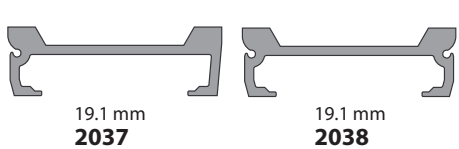

KEITH WALKING FLOOR Europe

FLOORING AND COMPONENTS

97 mm SLATS WITH 1218 SEAL

Single Seal

Double Seal

6" SLATS WITH 1207 SEAL

Single Seal

Double Seal

LP90 OR LP94 SUB-DECK & SLATS

185.4 mm SLATS WITH 1207 SEAL

Single Seal

Double Seal

STEEL INLAY FOR 2052

Single Seal

Double Seal

STEEL V-FLOOR® SYSTEM COMPONENTS STATIONARY APPLICATIONS

97 mm SLAT WITH 1207 & 1300 SEAL

97 mm SLAT WITH 1207 OR 1212 SEAL

Single Seal

Double Seal

97 mm SLAT WITH 1207 & 1205 SEAL

92.7 mm SLAT WITH 1207 OR 1205 SEAL

Single Seal

92.7 mm SLAT WITH 2624 SEAL