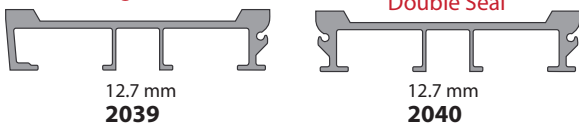

KEITH WALKING FLOOR Europe

FLOORING AND COMPONENTS

97 mm SLATS WITH 1218 SEAL

Single Seal

Double Seal

6" SLATS WITH 1207 SEAL

Single Seal

Double Seal

LP90 OR LP94 SUB-DECK & SLATS

185.4 mm SLATS WITH 1207 SEAL

Single Seal

Double Seal

STEEL INLAY FOR 2052

Single Seal

Double Seal

STEEL V-FLOOR® SYSTEM COMPONENTS STATIONARY APPLICATIONS

97 mm SLAT WITH 1207 & 1300 SEAL

97 mm SLAT WITH 1207 OR 1212 SEAL

Single Seal

Double Seal

97 mm SLAT WITH 1207 & 1205 SEAL

92.7 mm SLAT WITH 1207 OR 1205 SEAL

Single Seal

92.7 mm SLAT WITH 2624 SEAL

97 mm SLAT WITH 1218 SEAL

Double Seal

92.7 mm SLAT

V-9 SYSTEM SLAT OPTIONS 10.5" CENTERS

V-FLOOR® SYSTEM SUB-DECK OPTIONS

V-FLOOR® SYSTEM PAN & BEARING OPTIONS

V-18 SYSTEM SLAT SYSTEM OPTIONS 5.25" CENTERS

V-18 SYSTEM SLAT SUB-DECK