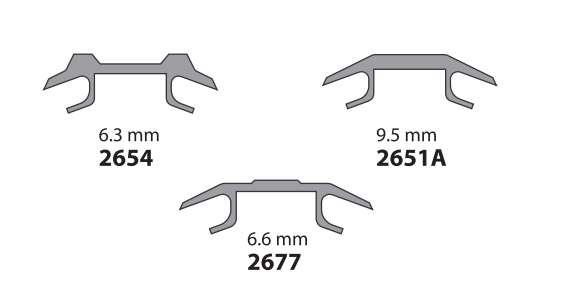

LP90 OR LP94 SUB-DECK & SLATS

185.4 mm SLATS WITH 1207 SEAL

Single Seal

Double Seal

STEEL INLAY FOR 2052

Single Seal

Double Seal

STEEL V-FLOOR® SYSTEM COMPONENTS STATIONARY APPLICATIONS

97 mm SLAT WITH 1207 & 1300 SEAL

97 mm SLAT WITH 1207 OR 1212 SEAL

Single Seal

Double Seal

97 mm SLAT WITH 1207 & 1205 SEAL

92.7 mm SLAT WITH 1207 OR 1205 SEAL

Single Seal

92.7 mm SLAT WITH 2624 SEAL

97 mm SLAT WITH 1218 SEAL

Double Seal

92.7 mm SLAT

V-9 SYSTEM SLAT OPTIONS 10.5" CENTERS

V-FLOOR® SYSTEM SUB-DECK OPTIONS

V-FLOOR® SYSTEM PAN & BEARING OPTIONS

V-18 SYSTEM SLAT SYSTEM OPTIONS 5.25" CENTERS

V-18 SYSTEM SLAT SUB-DECK