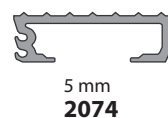

LP90 OR LP94 SUB-DECK & SLATS

185.4 mm SLATS WITH 1207 SEAL

Single Seal

Double Seal

STEEL INLAY FOR 2052

Single Seal

Double Seal

STEEL V-FLOOR® SYSTEM COMPONENTS STATIONARY APPLICATIONS

97 mm SLAT WITH 1207 & 1300 SEAL

97 mm SLAT WITH 1207 OR 1212 SEAL

Single Seal

Double Seal

97 mm SLAT WITH 1207 & 1205 SEAL

92.7 mm SLAT WITH 1207 OR 1205 SEAL

Single Seal

92.7 mm SLAT WITH 2624 SEAL

97 mm SLAT WITH 1218 SEAL

Double Seal

92.7 mm SLAT

V-9 SYSTEM SLAT OPTIONS 10.5" CENTERS

V-FLOOR® SYSTEM SUB-DECK OPTIONS

V-FLOOR® SYSTEM PAN & BEARING OPTIONS

V-18 SYSTEM SLAT SYSTEM OPTIONS 5.25" CENTERS

V-18 SYSTEM SLAT SUB-DECK