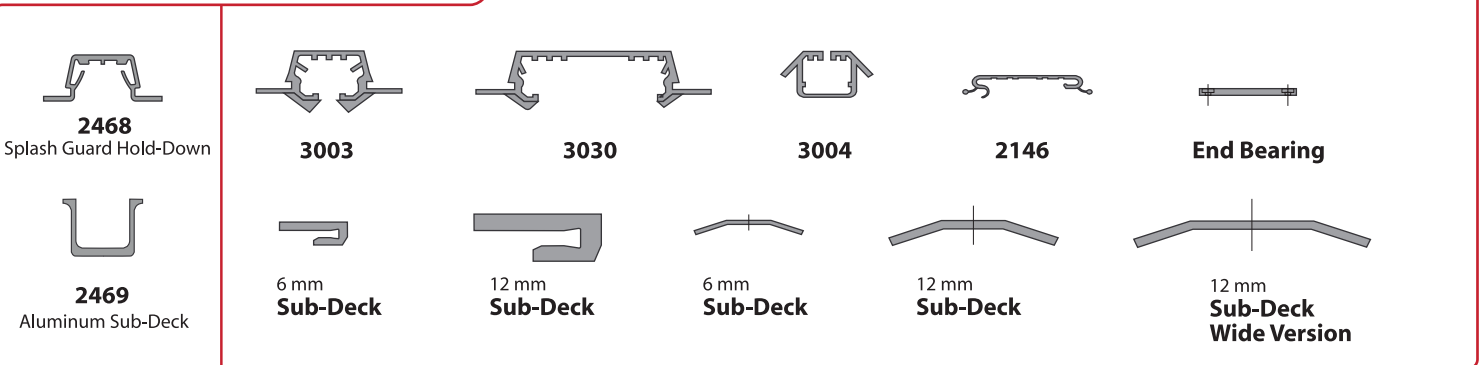

V-9 SYSTEM SLAT OPTIONS 10.5" CENTERS

V-FLOOR® SYSTEM SUB-DECK OPTIONS

V-FLOOR® SYSTEM PAN & BEARING OPTIONS

V-18 SYSTEM SLAT SYSTEM OPTIONS 5.25" CENTERS

V-18 SYSTEM SLAT SUB-DECK

V-18 SYSTEM SLAT BEARING OPTIONS

BEARINGS

SEALS

PLUGS

KEITH WALKING FLOOR Europe
The Netherlands
(+31) 342 422007
(+31) 342 422180 fax
eurosales@keithwalkingfloor.com

KEITH WALKING FLOOR Europe
España
(+34) 973 732778
(+34) 973 730510 fax
serviciopostventa@keithwalkingfloor.com

WALKING FLOOR International México, S.A. de C.V.
(+52)(33) 3616 5079
(+52)(33) 3616 5113 fax
kmc_mexico@keithwalkingfloor.com

KEITH Mfg. Co.
WORLD HEADQUARTERS
(800) 547-6161
(541) 475-3802
(541) 475-2169 fax
sales@keithwalkingfloor.com

WALKING FLOOR International / Canada
(800) 514-6085
(519) 756-9178
(519) 756-0687 fax
canadasales@keithwalkingfloor.com

KEITH WALKING FLOOR Australia Pty Ltd
(+61)(02) 69226888
(+61)(02) 69226111 fax
ausales@keithwalkingfloor.com

www.keithwalkingfloor.com